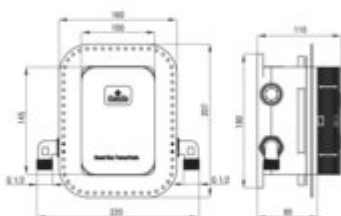

BOX Concealed BOX, mixer

Product code: BXY_X44M

EAN: 5908212079362

Color: not applicable

Warranty [years]: 7

Mixer

Finish	brass
Material	brass
Mixer type	Concealed BOX, mixer
Installation method	concealed
Flow class [l/min]	B ≤ 25.2 (19.9 - 25.2)
Acoustic group [dB]	I (x ≤ 20)

Mixer cartridge

Ceramic cartridge size	35 mm
------------------------	-------

Function switch

Switch type	mechanical
-------------	------------

Features:

- Convenient installation - you can install the BOX now and choose external elements at any
- The best materials guarantee durability and reliability of the product
- Timelessness and unlimited creative possibilities
- Complementarity and comprehensiveness of the offer
- Dedicated cleaning agent, safe for cleaned surfaces
- Only the best materials, the quality of which has been confirmed by laboratory tests
- 3-function shower switch, able to lock to 2 functions