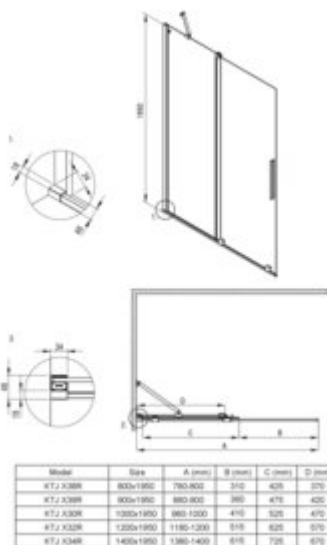

**PRIZMA**  
Shower cabin, rectangular

**Product code:** KPNZP10S09

**EAN:** 5907650899655

**Color:** gold

**Warranty [years]:** 5

**Showe cabin (KTJ\_Z30R)**

Width [mm]	1000
Height [mm]	1950
Glass finish	transparent
Glass thickness [mm]	6
Active cover	yes
Side dimension [mm]	1000
Railings	short to perpendicular wall/long to parallel wall
Tempered glass TOTAL WHITE	no
Reversible doors	yes
Installation without shower tray possible	yes
Possibility to install a railing to a perpendicular wall	yes

**Showe cabin (KTJ\_Z39P)**

Width [mm]	900
Height [mm]	1950
Glass finish	transparent
Glass thickness [mm]	6
Active cover	yes
Side dimension [mm]	880
Tempered glass TOTAL WHITE	no
Reversible doors	yes
Installation without shower tray possible	yes

**Shower door**

rails	adjustable stiffening the cabin
-------	---------------------------------

**Features:**

- Safe and durable tempered glass
- Hydrophobic Active-Cover coating that makes it easier for water to run off the glass
- Dedicated to Active Cover surfaces
- Only the best materials, the quality of which has been confirmed by laboratory tests
- Possibility to install the cabin without a shower tray, directly on the tiles
- Resistance to impacts, chemicals and stains in accordance with PN-EN 14428+A1:2008 norm, c
- Free combination of elements
- Dedicated cleaning agent, safe for cleaned surfaces