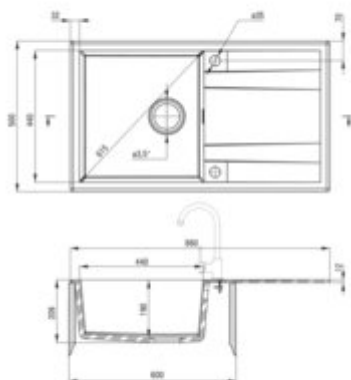

Product code: ZQE_T113

EAN: 5908212088654

Color: anthracite metallic

Warranty [years]: 18

Sink

Finish	anthracite metallic
Surface type	matte
Material	granite
Installation method	inset
Number of bowls	1
Minimum cabinet width [mm]	600
Width [mm]	500
Length [mm]	860
Height [mm]	209
Bowl depth [mm]	190
Cut-out Length [mm]	840
Cut-out Width [mm]	480
Reversible	yes
Equipped with accessories	yes
Drain diameter	3.5"
Number of holes	2

Sink waste kit

Finish	steel
Plug type	automatic, with a button
Low siphon/ Space saver	yes
possibility to connect a dishwasher/ washing machine	yes

Features:

- Deante Design Studio Collection
- Properties of Deante granite: resistance to impact, high temperature, discoloration, therm
- Longest, 18 years warranty
- The sink is equipped with fittings with a connection to the dishwasher
- Hydrophobic properties repel water molecules
- The finish enriched with silver ions adds antiseptic properties
- The exceptionally spacious and deep bowl will even accommodate trays taken out of the oven
- Possibility to buy a sponge hook that fits perfectly with this model.
- Possibility to buy a cloth rail that fits perfectly with this model
- Reversible sink - possibility to install the bowl on the left or the right side
- Space-saving siphon which facilitates e.g. sorting waste
- Dedicated cleaning agent, safe for cleaned surfaces
- Possibility to purchase a drainer that perfectly fits this model
- Automatic plug activated with a CLICK button