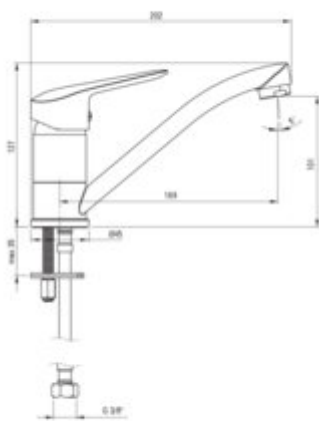

### Mixer

Finish	chrome
Material	brass
Mixer type	single-handle, mixer
Installation method	standing
Total mixer height [mm]	123
Flow class [l/min]	S - 15.1-19.8 l/min
Acoustic group [dB]	II (20 < x <= 30)

### Mixer cartridge

Ceramic cartridge size	35 mm
------------------------	-------

### Spout

Spout type	swivel
Mixer spout range [mm]	159
Material	steel 304

### Connecting hose

Length [mm]	450
Installation thread	3/8"
Connection thread	M10