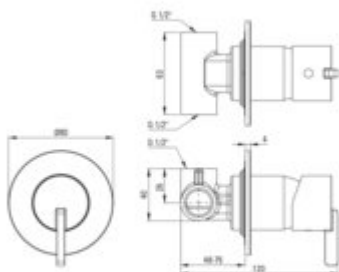

SILIA

Shower mixer, concealed

Product code: BQS_A44L

EAN: 5907650860372

Color: bianco

Warranty [years]: 7

Mixer

Finish	bianco
Material	brass

Mixer cartridge

Ceramic cartridge size	35 mm
------------------------	-------

Features:

- Deante Design Studio Collection
- The faucet includes a concealed element
- Flush-mounted installation ensures the aesthetics of the bathroom
- Only the best materials, the quality of which has been confirmed by laboratory tests
- Innovative and easy-to-maintain coating - bianco
- Noble form and timeless simplicity
- Cleaning agent for fixtures in all colors available