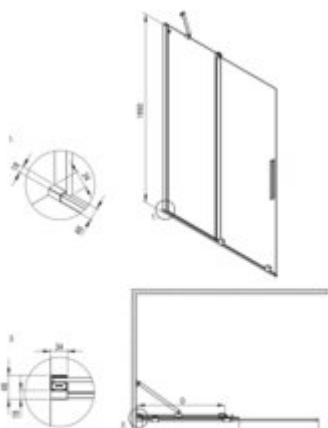

PRIZMA
Shower cabin, square

Product code: KPNNP09P09

EAN: 5907650884156

Color: nero

Warranty [years]: 5

Model	Type	A (mm)	B (mm)	C (mm)	D (mm)
KTJ K388	800x1950	790-800	310	420	370
KTJ K388	900x1950	880-900	360	470	420
KTJ K326	1200x1950	1180-1200	410	520	470
KTJ K326	1200x1950	1180-1200	510	620	570
KTJ K348	1400x1950	1380-1400	510	720	670

Showe cabin

Finish	nero
Width [mm]	900
Height [mm]	1950
Glass finish	transparent
Glass thickness [mm]	6
Active cover	yes
Side dimension [mm]	900
Railings	short to perpendicular wall/long to parallel wall
Tempered glass TOTAL WHITE	no
Reversible doors	yes
Installation without shower tray	yes possible
Possibility to install a railing to a perpendicular wall	yes

Features:

- Hydrophobic Active-Cover coating that makes it easier for water to run off the glass
- Possibility to install the cabin without a shower tray, directly on the tiles
- Possibility of mounting the cabin directly on tiles or on Correo granite (KQR) and Kerria Plus acrylic (KTS) shower trays
- Safe and durable tempered glass
- Resistance to impacts, chemicals and stains in accordance with PN-EN 14428+A1:2008 norm, c
- The railings give the structure rigidity
- Only the best materials, the quality of which has been confirmed by laboratory tests
- Dedicated to Active Cover surfaces
- Innovative, durable and easy to clean Nero coating
- Dedicated cleaning agent, safe for cleaned surfaces