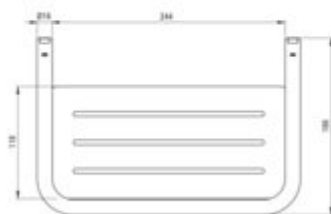

## Shower basket

**Product code:** ADI\_D551

**EAN:** 5907650826132

**Color:** titanium

**Warranty [years]:** 2

Finish	titanium
Surface type	brushed
Material	brass, stainless steel
Height [mm]	89
Width [mm]	276
Depth [mm]	186
Mounting kit included	yes