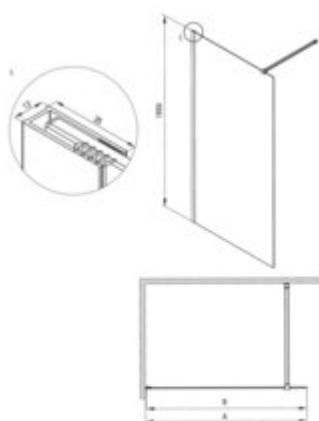

PRIZMA
Shower wall, walk-in

Product code: KTJ_F37P
EAN: 5907650885566
Color: brushed steel
Warranty [years]: 5

Model	Size	A (mm)	B (mm)
KTJ_F37P	700x1950	680	1950
KTJ_F37P	800x1950	780	1950
KTJ_F37P	900x1950	880	1950
KTJ_F37P	1000x1950	980	1950
KTJ_F37P	1100x1950	1080	1950
KTJ_F37P	1200x1950	1180	1950

Shower door

rails adjustable stiffening the cabin

Showe cabin

Finish brushed steel

Width [mm] 700

Height [mm] 1950

Glass finish transparent

Glass thickness [mm] 6

Active cover yes

Side dimension [mm] 680

Reversible doors yes

Installation without shower tray yes

possible

Features:

- Only the best materials, the quality of which has been confirmed by laboratory tests
- Hydrophobic Active-Cover coating that makes it easier for water to run off the glass
- Dedicated to Active Cover surfaces
- Possibility to install the cabin without a shower tray, directly on the tiles
- Safe and durable tempered glass
- Resistance to impacts, chemicals and stains in accordance with PN-EN 14428+A1:2008 norm, c
- Dedicated cleaning agent, safe for cleaned surfaces
- Free combination of elements