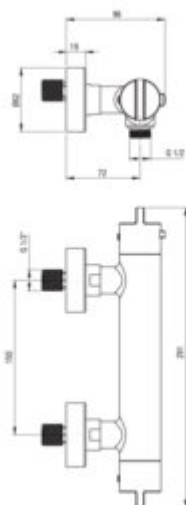

THERM

Shower mixer, thermostatic

Product code: BCH_F4BT

EAN: 5907650836636

Color: brushed steel

Warranty [years]: 7

Mixer

Finish	steel
Material	brass
Mixer type	two-handle, thermostatic
Installation method	wall-mounted
Total mixer height [mm]	96
Flow class [l/min]	S - 15.1-19.8 l/min
Acoustic group [dB]	II (20 < x <= 30)
Check valves	yes

Features:

- Combination of functionality and aesthetics
- Top grade brass
- Ergonomic knobs
- Reinforced check valves compensate for pressure surges
- 38°C temperature lock
- Innovative and easy to maintain brushed steel coating
- Only the best materials, the quality of which has been confirmed by laboratory tests
- Cleaning agent for fixtures in all colors available
- Coating applied using the PVD method