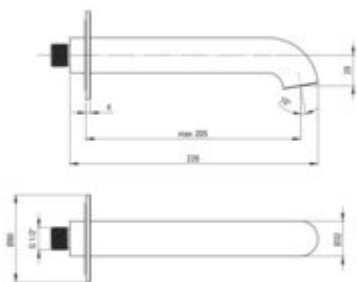

## Bathtub spout

Product code: NQS\_081K

EAN: 5907650818915

Color: chrome

Warranty [years]: 2

### Aerator

Aerator type	silicone, laminar
Stream type	full
Aerator size	M24
Thread type	external

### Spout

Finish	chrome
Spout type	bathtub
Material	brass
Spout type	still
Range of shower/ bath spout [mm]	205
Spout length [mm]	226
aerator	yes
Concealed mounting	yes