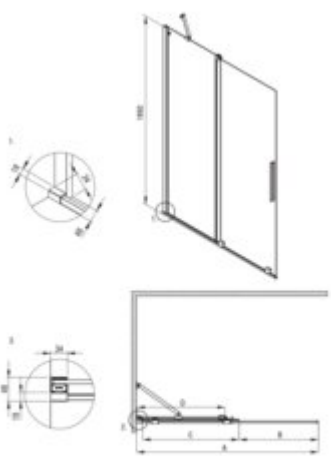

PRIZMA

Shower wall, walk-in

Product code: KTJ_R32R

EAN: 5907650839309

Color: brushed gold

Warranty [years]: 5

Model	Size	A (mm)	B (mm)	C (mm)	D (mm)
KTJ K30R	800x1950	780-800	310	420	370
KTJ K30R	900x1950	880-900	360	470	420
KTJ K30R	1000x1950	980-1000	410	520	470
KTJ K30R	1200x1950	1180-1200	510	620	570
KTJ K34R	1400x1950	1380-1400	610	720	670

Finish	brushed gold
Width [mm]	1200
Height [mm]	1950
Glass finish	transparent
Glass thickness [mm]	6
Active cover	yes
Side dimension [mm]	1200
Railings	short to perpendicular wall/long to parallel wall
Tempered glass TOTAL WHITE	no
Reversible doors	yes
Installation without shower tray	yes possible
Possibility to install a railing to a perpendicular wall	yes

Features:

- Only the best materials, the quality of which has been confirmed by laboratory tests
- Hydrophobic Active-Cover coating that makes it easier for water to run off the glass
- Possibility to install the cabin without a shower tray, directly on the tiles
- Safe and durable tempered glass
- Dedicated to Active Cover surfaces
- Resistance to impacts, chemicals and stains in accordance with PN-EN 14428+A1:2008 norm, c
- Reversible door that allows the cabin to be mounted on the right or left side
- Can be combined with a second sliding wall and the Prizma walk-in shower wall
- Dedicated cleaning agent, safe for cleaned surfaces
- Possibility of mounting the cabin directly on tiles or on Correo granite (KQR) and Kerria Plus acrylic (KTS) shower trays
- The set includes two rails - short and long
- Free combination of elements
- Coating applied using the PVD method