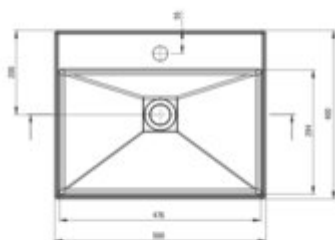

CORREO Granite washbasin, countertop

Product code: CQR_AU5S

EAN: 5907650826590

Color: alabaster

Warranty [years]: 10

Finish	alabaster
Material	granite
Installation method	countertop/standing
Width [mm]	400
Length [mm]	500
Height [mm]	100
Depth [mm]	80
Pre-drilled tap holes	1
Hole for the tap	no
Antibacterial	yes
Hydrophobicity	yes
Without overflow	yes

Features:

- Properties of Deante granite: resistance to impact, high temperature, discoloration, therm
- Hydrophobic properties repel water molecules
- The finish enriched with silver ions adds antiseptic properties
- Only the best materials, the quality of which has been confirmed by laboratory tests