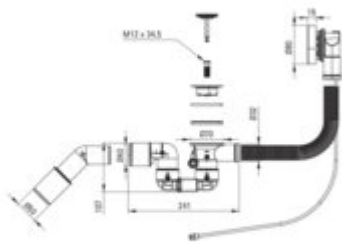

Bathtub waste kit, with automatic plug

Product code: NHC_047B

EAN: 5907650866152

Color: chrome

Warranty [years]: 5

Finish	chrome
purpose	with bath mixer
type	automatic
Type	with overflow
Shape	round
Drain diameter	1 1/2"