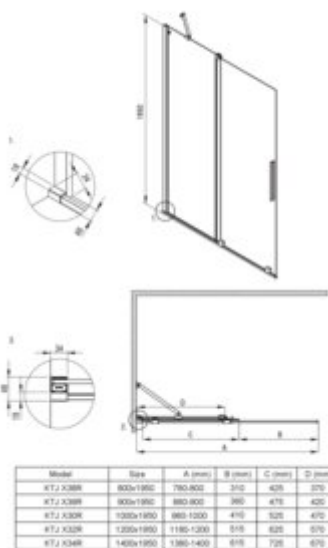

PRIZMA
Shower cabin, rectangular

Product code: KPNCP14S07
EAN: 5907650899778
Color: brushed bronze
Warranty [years]: 5

Showe cabin (KTJ_C34R)

Finish	brushed bronze
Width [mm]	1400
Height [mm]	1950
Glass finish	transparent
Glass thickness [mm]	6
Active cover	yes
Side dimension [mm]	1400
Railings	short to perpendicular wall/long to parallel wall
Reversible doors	yes
Installation without shower tray possible	yes
Possibility to install a railing to a perpendicular wall	yes

Showe cabin (KTJ_C37P)

Finish	brushed bronze
Width [mm]	700
Height [mm]	1950
Glass finish	transparent
Glass thickness [mm]	6
Active cover	yes
Side dimension [mm]	680
Reversible doors	yes
Installation without shower tray possible	yes