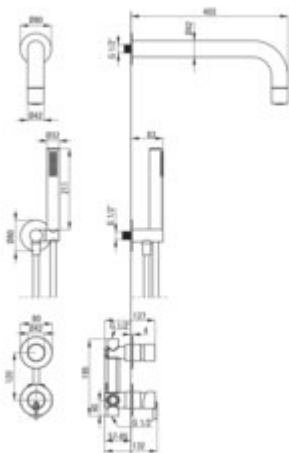

### Mixer

Mixer type	single-handle, mixer
Installation method	concealed
Flow class [l/min]	S - 15.1-19.8 l/min
Acoustic group [dB]	I (x <= 20)

### Spout

Spout type	still
Range of shower/ bath spout [mm]	382

### Shower overhead

Shape	round
Material	brass
thickness	42
Diameter [mm]	42
Anti-calc	yes
Number of functions	1
Stream type	rain

### Hose

Length [mm]	1500
Braid material	PVC
Anti-twist	1