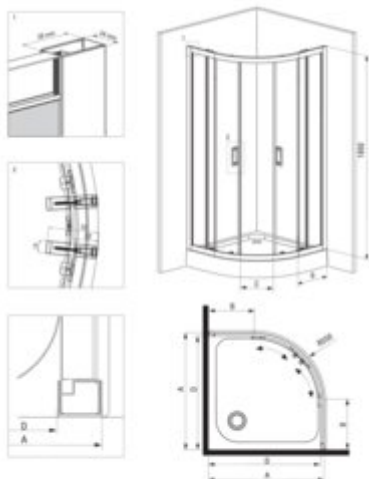

FUNKIA
Shower cabin, half round

Product code: KYP_N52K
EAN: 5908212090329
Color: nero
Warranty [years]: 5

Model	Size	A (mm)	B (mm)	C (mm)	D (mm)
KYP-N52K	800x800	795	795	275	425
KYP-N52K	800x900	800	800	240	520

Finish	nero
Shape	half round
Width [mm]	800
Length [mm]	800
Height [mm]	1850
Glass finish	transparent
Glass thickness [mm]	5
Side dimension [mm]	795
arc radius [mm]	550
Adjustment range from [mm]	-10
Masking of assembly elements	yes
Profiles levelling the curvature of the walls	yes
Silent closing	yes
Installation without shower tray possible	yes
Detachable lower rollers	yes

Features:

- Only the best materials, the quality of which has been confirmed by laboratory tests
- Safe and durable tempered glass
- Bottom rollers allow for the door detachment and easier product care
- Covering of assembly elements
- Possibility to install the cabin without a shower tray, directly on the tiles
- Dedicated cleaning agent, safe for cleaned surfaces
- Profiles leveling the curvature of the walls
- Resistance to impacts, chemicals and stains in accordance with PN-EN 14428+A1:2008 norm, c
- Enclosure sold without the tray