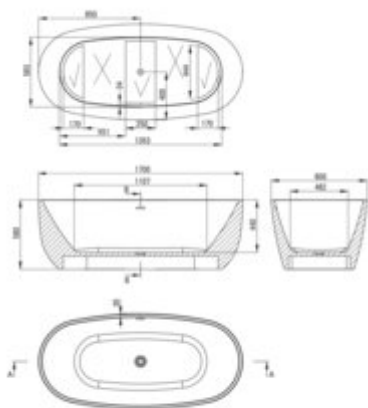

ALPINIA

Acrylic bathtub, freestanding

Product code: KDU_017W

EAN: 5908212090701

Color: white

Warranty [years]: 5

Finish	white
Material	acrylic
Width [mm]	790
Length [mm]	1700
Height [mm]	580
Depth [mm]	440
capacity [l]	195
Weight with water [kg]	300
Weight without water [kg]	40
Installation method	freestanding
built-in overflow	yes
Siphon included	yes
Click-clack plug included	yes

Features:

- Easy to clean and maintain
- The set includes a waste trap with a click-clack plug
- Freedom in choosing the faucet - wall-mounted, concealed or floor-mounted
- Dedicated cleaning agent, safe for cleaned surfaces
- Only the best materials, the quality of which has been confirmed by laboratory tests
- Durable acrylic material that maintains its shine and color