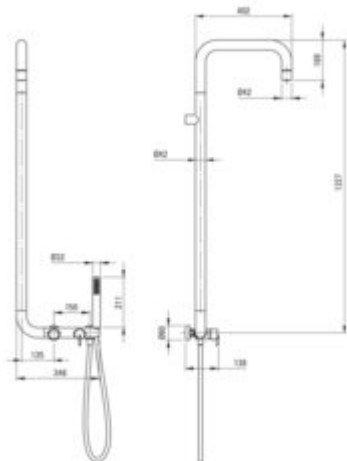

SILIA

Shower column, with shower mixer

Product code: NQS_D4XM
EAN: 5907650818939
Color: titanium
Warranty [years]: 5

reddot winner 2024

Shower column

Finish	aluminium, titanium
mixer	yes
Flow class [l/min]	15<= S <20 (15 - 19.9)

Rail

Material	brass
----------	-------

Shower overhead

Shape	round
Material	brass
thickness	42
Diameter [mm]	42
Anti-calc	yes
Number of functions	1
Stream type	rain

Hand shower

Number of functions	1
Anti-calc	yes
Stream type	rain
Additional features	cool-out

Hose

Length [mm]	1500
Braid material	PVC
Anti-twist	1

Function switch

Switch type	click mechanical
-------------	------------------

Mixer

Mixer type	mixer
------------	-------

Features:

- Deante Design Studio Collection
- The Silia rain shower head has been awarded the Red Dot award
- Noble form and timeless simplicity
- Handset holder integrated with the battery body
- Ceramic mechanical Click type function switch
- Optimal cone-shaped water flow
- The mixer body is made of the highest quality brass
- Innovative, durable and easy to clean Titanium coating
- Durable hose ends made of brass
- Anti-twist system, preventing the hose from twisting
- Anti-calc system facilitating the removal of limescale deposits
- Dedicated cleaning agent, safe for cleaned surfaces
- Only the best materials, the quality of which has been confirmed by laboratory tests
- Cool-out hand shower