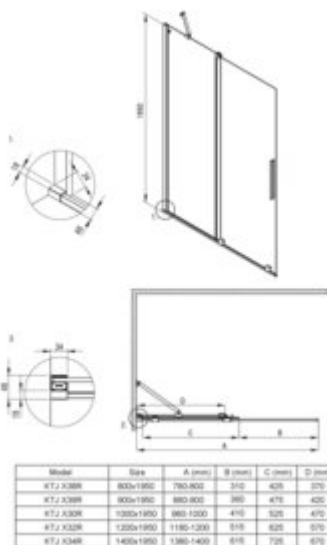

PRIZMA
Shower cabin, rectangular

Product code: KPNZP12S08

EAN: 5907650899648

Color: gold

Warranty [years]: 5

Showe cabin (KTJ_Z32R)

Width [mm]	1200
Height [mm]	1950
Glass finish	transparent
Glass thickness [mm]	6
Active cover	yes
Side dimension [mm]	1200
Railings	short to perpendicular wall/long to parallel wall
Tempered glass TOTAL WHITE	no
Reversible doors	yes
Installation without shower tray possible	yes
Possibility to install a railing to a perpendicular wall	yes

Showe cabin (KTJ_Z38P)

Width [mm]	800
Height [mm]	1950
Glass finish	transparent
Glass thickness [mm]	6
Active cover	yes
Side dimension [mm]	780
Tempered glass TOTAL WHITE	no
Reversible doors	yes
Installation without shower tray possible	yes

Shower door

rails	adjustable stiffening the cabin
-------	---------------------------------

Features:

- Safe and durable tempered glass
- Hydrophobic Active-Cover coating that makes it easier for water to run off the glass
- Dedicated to Active Cover surfaces
- Only the best materials, the quality of which has been confirmed by laboratory tests
- Possibility to install the cabin without a shower tray, directly on the tiles
- Resistance to impacts, chemicals and stains in accordance with PN-EN 14428+A1:2008 norm, c
- Free combination of elements
- Dedicated cleaning agent, safe for cleaned surfaces