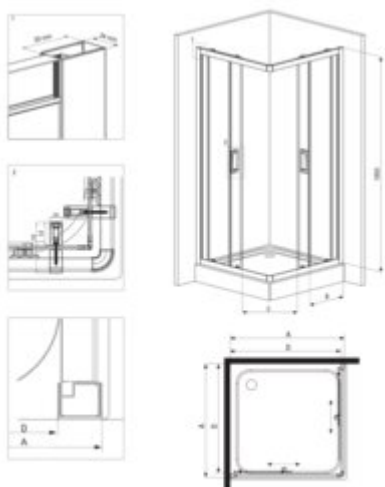

FUNKIA
Shower cabin, square

Product code: KYC_N42K

EAN: 5908212090350

Color: nero

Warranty [years]: 5

Model	Size	A [mm]	B [mm]	C [mm]	D [mm]
KYC-N42K	800x800	795	795	330	385
KYC-N42K	900x900	895	895	380	435

Finish	nero
Shape	square
Width [mm]	800
Length [mm]	800
Height [mm]	1850
Glass finish	transparent
Glass thickness [mm]	5
Side dimension [mm]	795
Adjustment range from [mm]	-10
Masking of assembly elements	yes
Profiles levelling the curvature of the walls	yes
Silent closing	yes
Installation without shower tray possible	yes
Detachable lower rollers	yes

Features:

- Only the best materials, the quality of which has been confirmed by laboratory tests
- Safe and durable tempered glass
- Bottom rollers allow for the door detachment and easier product care
- Covering of assembly elements
- Possibility to install the cabin without a shower tray, directly on the tiles
- Dedicated cleaning agent, safe for cleaned surfaces
- Profiles leveling the curvature of the walls
- Resistance to impacts, chemicals and stains in accordance with PN-EN 14428+A1:2008 norm, c