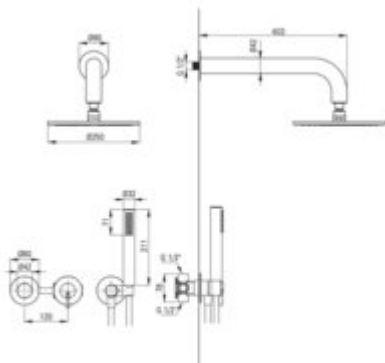

Product code: NQS_DOYK

EAN: 5907650866268

Color: titanium

Warranty [years]: 7

Mixer

Mixer type	single-handle, mixer
Installation method	concealed
Flow class [l/min]	S - 15.1-19.8 l/min
Acoustic group [dB]	I (x ≤ 20)

Spout

Spout type	still
Range of shower/ bath spout [mm]	382

Shower overhead

Shape	round
Material	brass
Diameter [mm]	250
Anti-calc	yes
Number of functions	1
Stream type	rain

Hand shower

Number of functions	1
Anti-calc	yes
Stream type	rain
Additional features	cool-out

Hose

Length [mm]	1500
Braid material	PVC
Anti-twist	1

Angled hose connector

Finish	titanium
Connection type	for the hose with hand shower holder
Shape	round
Material	brass
Connection thread	yes
Concealed mounting	yes

Features:

- Deante Design Studio Collection
- Noble form and timeless simplicity
- Flush-mounted installation ensures the aesthetics of the bathroom
- The mixer body is made of the highest quality brass
- Only the best materials, the quality of which has been confirmed by laboratory tests
- Adjustable shower hand angle
- Anti-calc hand shower
- Anti-calc system facilitating the removal of limescale deposits
- Anti-twist system, preventing the hose from twisting
- Cool-out hand shower
- Durable hose ends made of brass
- The faucet includes a concealed element
- Innovative, durable and easy to clean Titanium coating
- Ceramic mechanical Click type function switch
- Cleaning agent for fixtures in all colors available