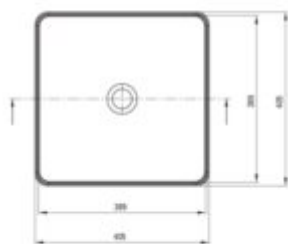

SQUARE

Ceramic washbasin, countertop

Product code: CGS_6U4S

EAN: 5907650862673

Color: white

Warranty [years]: 10

Finish	white
Material	ceramic
Installation method	countertop/standing
Width [mm]	405
Length [mm]	405
Height [mm]	120
Depth [mm]	98
Without overflow	yes

Features:

- Hard and durable ceramics does not lose its properties with long use
- Antibacterial coating, preventing the growth of microorganisms
- Only the best materials, the quality of which has been confirmed by laboratory tests
- Dedicated cleaning agent, safe for cleaned surfaces