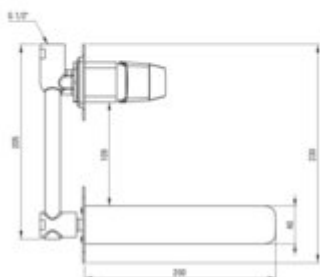

## Washbasin tap, concealed

Product code: BQL\_054L

EAN: 5907650869870

Color: chrome

Warranty [years]: 7

### Mixer cartridge

Ceramic cartridge size	35 mm
------------------------	-------

### Spout

Mixer spout range [mm]	181
Material	brass

### Aerator

Aerator type	honeycomb
Aerator size	M24