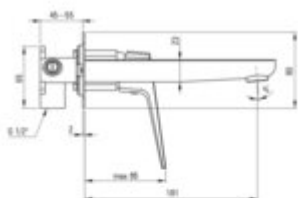

## Washbasin tap, concealed

Product code: BQL\_054L

EAN: 5907650869870

Color: chrome

Warranty [years]: 7

### Mixer cartridge

Ceramic cartridge size	35 mm
------------------------	-------

### Spout

Mixer spout range [mm]	181
Material	brass

### Aerator

Aerator type	honeycomb
Aerator size	M24