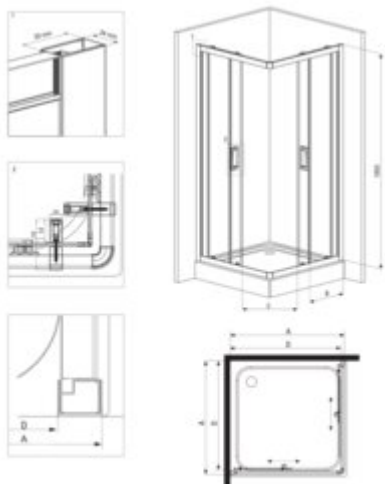

FUNKIA
Shower cabin, square

Product code: KYC_442K

EAN: 5908212008737

Color: chrome

Warranty [years]: 5

Model	Size	A [mm]	B [mm]	C [mm]	D [mm]
KYC 442K	800x800	795	795	330	385
KYC 442K	900x900	895	895	380	435

Finish	chrome
Shape	square
Width [mm]	800
Length [mm]	800
Height [mm]	1850
Glass finish	graphite
Glass thickness [mm]	5
Side dimension [mm]	795
Adjustment range from [mm]	-10
Masking of assembly elements	yes
Profiles levelling the curvature of the walls	yes
Silent closing	yes
Installation without shower tray possible	yes
Detachable lower rollers	yes

Features:

- Only the best materials, the quality of which has been confirmed by laboratory tests
- Safe and durable tempered glass
- Bottom rollers allow for the door detachment and easier product care
- Covering of assembly elements
- Possibility to install the cabin without a shower tray, directly on the tiles
- Dedicated cleaning agent, safe for cleaned surfaces
- Profiles leveling the curvature of the walls
- Resistance to impacts, chemicals and stains in accordance with PN-EN 14428+A1:2008 norm, c
- Enclosure sold without the tray