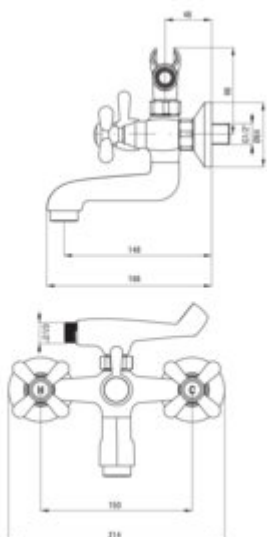

SYMETRIO

Bath mixer, wall-mounted

Product code: BOS_011D

EAN: 5908212087695

Color: chrome

Warranty [years]: 5

Mixer

Finish	chrome
Material	brass
Mixer type	two-handle, mixer
Installation method	wall-mounted
Flow class [l/min]	S - 15.1-19.8 l/min
Acoustic group [dB]	II (20 < x <= 30)

Mixer cartridge

Ceramic cartridge size	1/2"

Spout

Spout type	still
Mixer spout range [mm]	148
Material	brass

Function switch

Switch type	mechanical

Aerator

Aerator type	honeycomb
Aerator size	M24

Hose

Length [mm]	1500

Hand shower

Number of functions	1

Features:

- Cleaning agent for fixtures in all colors available