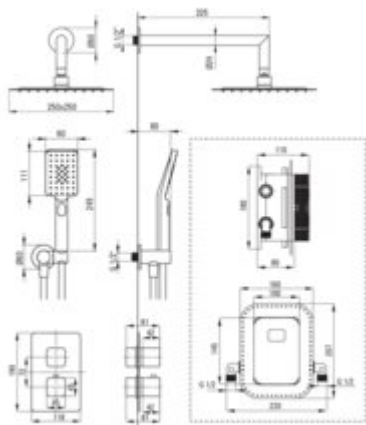

THERM

Concealed shower set, with thermostatic BOX

Product code: BXYZNECT

EAN: 5908212085967

Color: nero

Warranty [years]: 7

Mixer (BXY_X44T)

Mixer type	Concealed BOX, thermostatic
Installation method	concealed
Flow class [l/min]	S - 15.1-19.8 l/min
Acoustic group [dB]	I (x <= 20)

Mixer (BXY_NECT)

Mixer type	Concealed BOX, thermostatic
Installation method	concealed

Shower overhead

Shape	square
Material	steel 304
Width [mm]	300
Length [mm]	300
thickness	55
Anti-calc	yes
Number of functions	1
Stream type	rain
Quick response time for turning the water on and off	yes

Hand shower

Number of functions	3
Anti-calc	yes
Stream type	rain, mist, mixed

Hose

Length [mm]	1500
Braid material	PVC
Anti-twist	1

Angled hose connector (NAC_N53K)

Finish	nero
Connection type	for the hose with hand shower holder
Shape	rectangular
Material	brass
Connection thread	yes
Concealed mounting	yes

Angled hose connector (NAC_N57K)

Finish	nero
Connection type	for the hose with hand shower holder
Shape	round
Material	brass
Connection thread	yes
Concealed mounting	yes

Features:

- Only the best materials, the quality of which has been confirmed by laboratory tests
- Innovative, durable and easy to clean Nero coating
- Flush-mounted installation ensures the aesthetics of the bathroom
- Anti-twist system, preventing the hose from twisting
- The hand shower with Anti-calc system facilitates the removal of