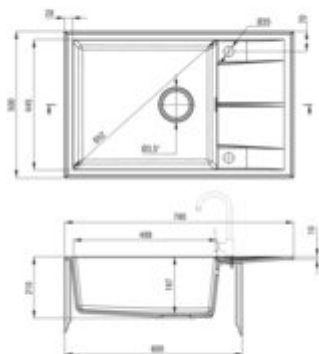

Product code: ZQE_S11B

EAN: 5907650874270

Color: metallic grey

Warranty [years]: 18

Sink

| | |
|----------------------------|---------------|
| Finish | metallic grey |
| Surface type | matte |
| Material | granite |
| Installation method | inset |
| Number of bowls | 1 |
| Minimum cabinet width [mm] | 600 |
| Width [mm] | 500 |
| Length [mm] | 780 |
| Height [mm] | 210 |
| Bowl depth [mm] | 197 |
| Cut-out Length [mm] | 760 |
| Cut-out Width [mm] | 480 |
| Reversible | yes |
| Equipped with accessories | yes |
| Drain diameter | 3.5" |
| Number of holes | 2 |

Sink waste kit

| | |
|--|--------------------------|
| Finish | steel |
| Plug type | automatic, with a button |
| Low siphon/ Space saver | yes |
| possibility to connect a dishwasher/ washing machine | yes |