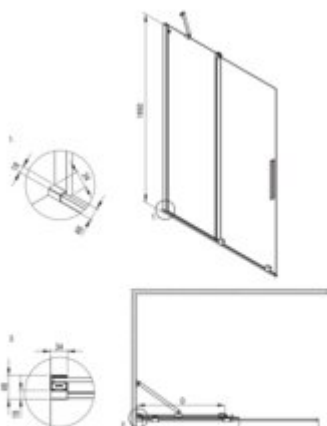

PRIZMA
Shower cabin, square

Product code: KPNRP08P08

EAN: 5907650899877

Color: brushed gold

Warranty [years]: 5

Model	Type	A (mm)	B (mm)	C (mm)	D (mm)
WTJ K388	800x1950	790-800	310	620	570
WTJ K388	900x1950	880-900	360	670	620
WTJ K326	1200x1950	1180-1200	410	720	670
WTJ K326	1200x1950	1180-1200	510	820	670
WTJ K348	1400x1950	1380-1400	510	720	670

Showe cabin

Finish	brushed gold
Width [mm]	800
Height [mm]	1950
Glass finish	transparent
Glass thickness [mm]	6
Active cover	yes
Side dimension [mm]	800
Railings	short to perpendicular wall/long to parallel wall
Reversible doors	yes
Installation without shower tray possible	yes
Possibility to install a railing to a perpendicular wall	yes