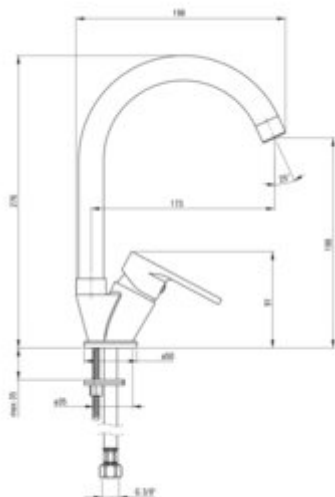

CHABER Kitchen tap

Product code: BGCE062M

EAN: 5907650889533

Color: chrome

Warranty [years]: 7

Mixer

Finish	chrome
Material	brass
Mixer type	single-handle, mixer
Installation method	standing
Total mixer height [mm]	276
Flow class [l/min]	Z - 4-9 l/min
Acoustic group [dB]	II (20 < x <= 30)

Mixer cartridge

Ceramic cartridge size	35 mm
------------------------	-------

Spout

Spout type	swivel
Mixer spout range [mm]	173
Material	stainless steel

Aerator

Aerator type	honeycomb
Aerator size	M22
Water flow reduction	to 4.5 l/min

Connecting hose

Length [mm]	450
Installation thread	3/8"
Connection thread	M10

Features:

- The mixer body is made of the highest quality brass
- Flow restricting aerator - 4,5 l/min
- Only the best materials, the quality of which has been confirmed by laboratory tests
- Cleaning agent for fixtures in all colors available
- Z flow class (4-9 l/min) allowing for water consumption reduction
- 45 cm connection hoses included