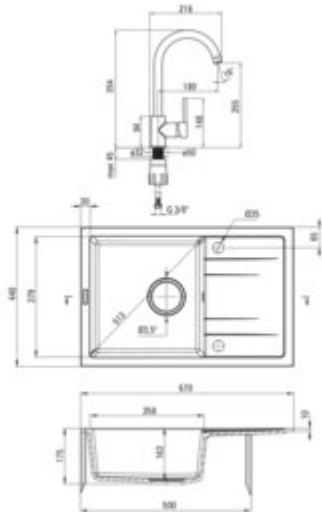

CORIO

Granite sink with tap, 1-bowl with drainer

Product code: ZRCA2113

EAN: 5907650811817

Color: graphite

Warranty [years]: 18

deante

Sink

Finish	graphite
Surface type	matte
Material	granite
Installation method	inset
Number of bowls	1
Minimum cabinet width [mm]	500
Width [mm]	440
Length [mm]	670
Height [mm]	175
Bowl depth [mm]	163
Cut-out Length [mm]	650
Cut-out Width [mm]	420
Reversible	yes
Equipped with accessories	yes
Drain diameter	3.5"
Number of holes	2
Hydrophobicity	yes

Mixer

Finish	graphite, chrome
Mixer type	mixer, single-handle
Installation method	standing
Flow class [l/min]	Z - 4-9 l/min
Acoustic group [dB]	I (x <= 20)

Mixer cartridge

Ceramic cartridge size	35 mm

Spout

Spout type	swivel
Mixer spout range [mm]	180

Aerator

Aerator type	honeycomb
Aerator size	M22

Connecting hose

Length [mm]	600
Installation thread	3/8"
Connection thread	M10

Features:

- Properties of Deante granite: resistance to impact, high temperature, discoloration, therm
- The sink is equipped with fittings with a connection to the dishwasher
- Hydrophobic properties repel water molecules
- Dedicated cleaning agent, safe for cleaned surfaces
- 45 cm connection hoses included
- The mixer is equipped with a stream aerator
- Longest, 18 years warranty
- Space-saving siphon which facilitates e.g. sorting waste
- Reversible sink - possibility to install the bowl on the left or the right side
- The mounting sleeve facilitates the installation of the mixer