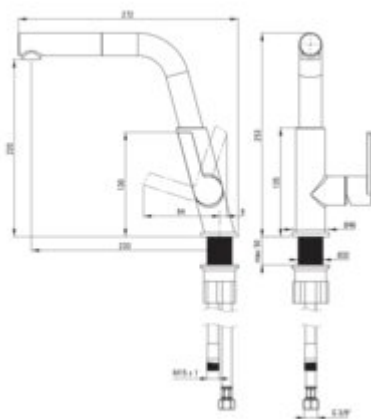

## Mixer

Finish	gold
Material	brass
Mixer type	single-handle, mixer
Installation method	standing
Total mixer height [mm]	253
Flow class [l/min]	Z - 4-9 l/min
Acoustic group [dB]	II (20 < x <= 30)
Check valves	yes

## Mixer cartridge

Ceramic cartridge size	25 mm
------------------------	-------

## Spout

Spout type	pull-out, swivel
Mixer spout range [mm]	233

## Connecting hose

Length [mm]	450
Installation thread	3/8"
Connection thread	M8