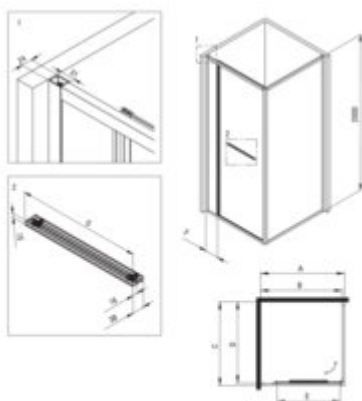

SQUARE

Shower cabin, square

Product code: KQB_D088P

EAN: 5907650898313

Color: titanium

Warranty [years]: 5

Finish	titanium
Shape	square
Width [mm]	800
Length [mm]	800
Height [mm]	2000
Glass finish	transparent
Glass thickness [mm]	6
Active cover	yes
Adjustment range up to [mm]	20
Masking of assembly elements	yes
Profiles levelling the curvature of the walls	yes
Reversible doors	yes
Installation without shower tray possible	yes
Double top rollers with ball bearings	yes
Detachable lower rollers	yes

Features:

- The doors slide inside the enclosure - more space in every bathroom.
- Safe and durable tempered glass
- Hydrophobic Active-Cover coating that makes it easier for water to run off the glass
- Innovative, durable and easy to clean Titanium coating
- Only the best materials, the quality of which has been confirmed by laboratory tests
- Dedicated to Active Cover surfaces
- Resistance to impacts, chemicals and stains in accordance with PN-EN 14428+A1:2008 norm, c
- Possibility to install the cabin without a shower tray, directly on the tiles
- Reversible door that allows the cabin to be mounted on the right or left side
- Profiles leveling the curvature of the walls
- Covering of assembly elements
- Double top rollers with ball bearings
- Dedicated cleaning agent, safe for cleaned surfaces