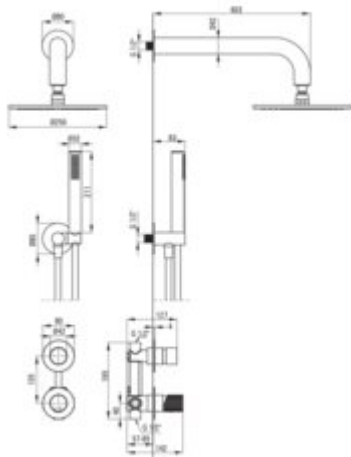

## SILIA HEXA

### Concealed shower set, with a shower head

Product code: NHS\_R9YK

EAN: 5907650886440

Color: brushed gold

Warranty [years]: 7

#### Spout

|                                  |       |
|----------------------------------|-------|
| Spout type                       | still |
| Range of shower/ bath spout [mm] | 382   |

#### Shower overhead

|                     |       |
|---------------------|-------|
| Shape               | round |
| Material            | brass |
| Diameter [mm]       | 250   |
| Anti-calc           | yes   |
| Number of functions | 1     |
| Stream type         | rain  |