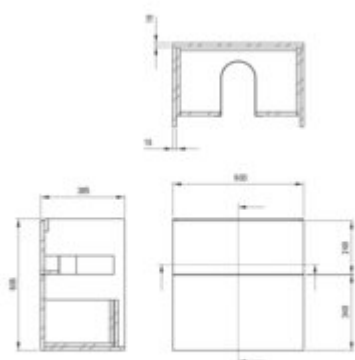

PRIZMA

Bathroom vanity, without countertop

Product code: STU_KU61

EAN: 5907650889304

Color: cashmere

Warranty [years]: 2

Finish	cashmere
Surface type	matte
Installation method	wall-mounted
Width [mm]	600
Height [mm]	600
Depth [mm]	385
Material	MDF, particle board
Mounting kit included	no