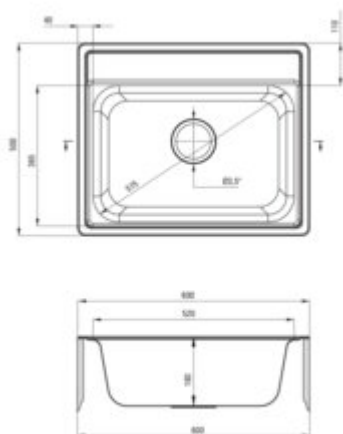

SOUL

Steel sink, 1-bowl

Product code: ZYU_0103

EAN: 5908212043172

Color: satin

Warranty [years]: 2

Sink

Finish	satin
Surface type	satin
Material	steel 304
Installation method	inset
Number of bowls	1
Minimum cabinet width [mm]	600
Width [mm]	500
Length [mm]	600
Height [mm]	180
Bowl depth [mm]	180
Cut-out Length [mm]	580
Cut-out Width [mm]	480
Equipped with accessories	yes
Drain diameter	3.5"

Sink waste kit

Finish	steel
Plug type	manual
Low siphon/ Space saver	yes
possibility to connect a dishwasher/ washing machine	yes

Features:

- High-strength stainless steel
- The sink is equipped with fittings with a connection to the dishwasher
- Natural antiseptic properties of steel
- Dedicated cleaning agent, safe for cleaned surfaces
- Self-drilling tap hole - without voiding the warranty.