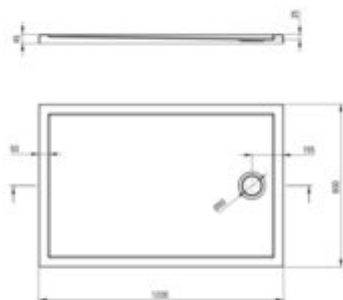

PRIZMA

Acrylic shower tray, rectangular

Product code: KTJ_084B

EAN: 5907650872283

Color: white

Warranty [years]: 2

Finish	white
Material	acrylic
Shape	rectangular
Width [mm]	800
Length [mm]	1200
Height [mm]	45
Installation method	directly on the spout, on the floor level, on the construction material support
Drain diameter	90

Features:

- Durable acrylic material that maintains its shine and color
- Only the best materials, the quality of which has been confirmed by laboratory tests
- For installation at floor level, directly on the screed or supported by construction mater
- Note! The NHC_029C and NHC_029D siphons are compatible with the shower tray.