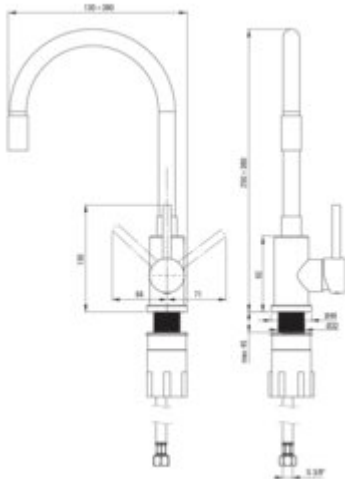

## Mixer

Finish	steel, black
Material	steel 304
Mixer type	single-handle, mixer
Installation method	standing
Total mixer height [mm]	400
Flow class [l/min]	A <= 15 (9.1 - 15)
Acoustic group [dB]	I (x <= 20)

## Mixer cartridge

Ceramic cartridge size	35 mm
------------------------	-------

## Spout

Spout type	elastic
Mixer spout range [mm]	380

## Connecting hose

Length [mm]	600
Installation thread	3/8"
Connection thread	M10