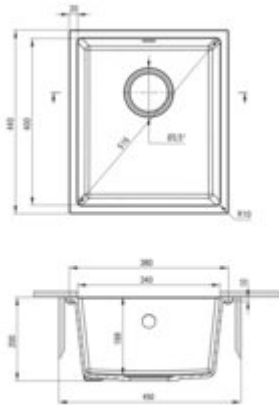

### Sink

Finish	anthracite metallic
Surface type	matte
Material	granite
Installation method	undermount, flush, inset
Number of bowls	1
Minimum cabinet width [mm]	450
Width [mm]	440
Length [mm]	380
Height [mm]	200
Bowl depth [mm]	188
Cut-out Length [mm]	340
Cut-out Width [mm]	400
Reversible	no
Equipped with accessories	yes
Drain diameter	3.5"