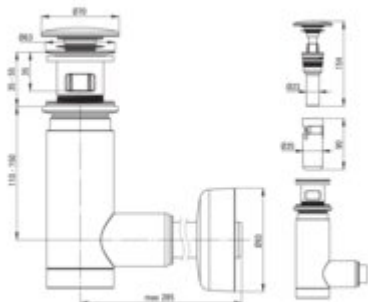

## EASY-CLEAN

Plug for sink, cleaned from the top

Product code: NHC\_010C

EAN: 5908212062210

Color: chrome

Warranty [years]: 5

### Plug

Finish	chrome
purpose	basin
type	click-clack
Type	with overflow
Shape	round
Drain diameter	1 1/4"
Easy clean	yes

### Washbasin waste kit

Finish	chrome, white
External elements color	chrome
Cleaning method	from the top
Shape	round
Siphon type	bottle-type
Connector diameter [mm]	32, 40
Drain diameter	1 1/4"
Plug type	click-clack

### Features:

- The siphon can be installed to a connection with a diameter of 32 mm or 40 mm
- Only the best materials, the quality of which has been confirmed by laboratory tests
- Hygienic certificate of the National Institute of Hygiene confirming the product's compliance
- Dedicated cleaning agent, safe for cleaned surfaces