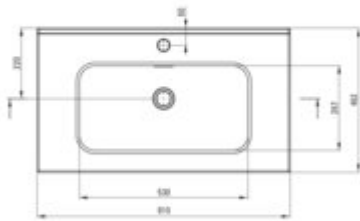

TUBO

Ceramic washbasin, recessed

Product code: CTU_6U8W

EAN: 5907650882244

Color: white

Warranty [years]: 10

Finish	white
Material	ceramic
Installation method	furniture, recessed
Width [mm]	462
Length [mm]	810
Height [mm]	176
Depth [mm]	125
Hole for the tap	yes

Features:

- Hard and durable ceramics does not lose its properties with long use
- Antibacterial coating, preventing the growth of microorganisms
- Only the best materials, the quality of which has been confirmed by laboratory tests
- Dedicated cleaning agent, safe for cleaned surfaces