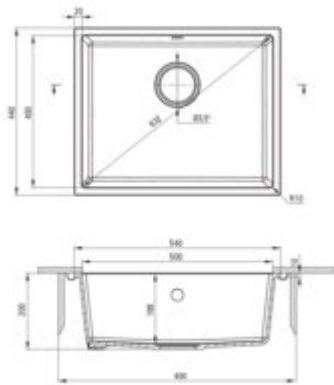

CORDA

Granite sink, 1-bowl

Product code: ZQA_G10C

EAN: 5908212042267

Color: metallic graphite

Warranty [years]: 18

Sink

Finish	metallic graphite
Surface type	matte
Material	granite
Installation method	undermount, flush, inset
Number of bowls	1
Minimum cabinet width [mm]	600
Width [mm]	440
Length [mm]	540
Height [mm]	200
Bowl depth [mm]	188
Cut-out Length [mm]	500
Cut-out Width [mm]	400
Reversible	no
Equipped with accessories	yes
Drain diameter	3.5"

Sink waste kit

Finish	nero
Plug type	manual
Low siphon/ Space saver	yes
possibility to connect a dishwasher/ washing machine	yes

Features:

- Deante Design Studio Collection
- ATTENTION! Before cutting a hole in the tabletop to install the sink, take into account th
- Properties of Deante granite: resistance to impact, high temperature, discoloration, therm
- Longest, 18 years warranty
- The sink is equipped with fittings with a connection to the dishwasher
- Hydrophobic properties repel water molecules
- The exceptionally spacious and deep bowl will even accommodate trays taken out of the oven
- Dedicated cleaning agent, safe for cleaned surfaces
- Space-saving siphon which facilitates e.g. sorting waste
- The finish enriched with silver ions adds antiseptic properties
- Possibility to purchase a drainer that perfectly fits this model
- Strainer uniformly dyed in mass