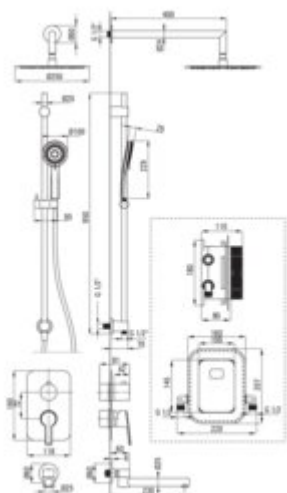

ARNIKA
Concealed shower set, with mixer
BOX

Product code: BXYW0QAM

EAN: 5907650859604

Color: chrome

Warranty [years]: 7

Mixer (BXY_0QAM)	
Mixer type	Concealed BOX, mixer
Installation method	concealed
Mixer (BXY_X44M)	
Mixer type	Concealed BOX, mixer
Installation method	concealed
Flow class [l/min]	B <= 25.2 (19.9 - 25.2)
Acoustic group [dB]	I (x <= 20)
Spout (NAC_087K)	
Spout type	foldable
Range of shower/ bath spout [mm]	230
aerator	yes
Spout (NAC_045K)	
Spout type	still
Range of shower/ bath spout [mm]	400
Shower overhead	
Shape	round
Material	steel 304
thickness	55
Diameter [mm]	400
Anti-calc	yes
Number of functions	1
Stream type	rain
Quick response time for turning the water on and off	yes

Features:

- Deante Design Studio Collection
- Design full of beauty and harmony
- The variety of colours gives many arrangement possibilities
- Only the best materials, the quality of which has been confirmed by laboratory tests
- Timelessness and unlimited creative possibilities
- Complementarity and comprehensiveness of the offer
- Flush-mounted installation ensures the aesthetics of the bathroom
- Anti-calc system facilitating the removal of limescale deposits
- Anti-twist system, preventing the hose from twisting
- Anti-calc hand shower
- The set includes an additional washbasin aerator
- Foldable spout increase comfort and safety of use
- Ultra thin steel head
- Cleaning agent for fixtures in all colors available