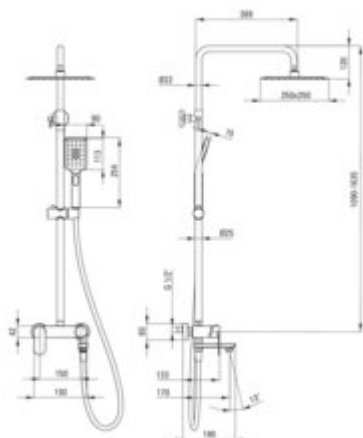

### Shower column

Finish	gold
mixer	yes
Flow class [l/min]	12 ≤ A < 15 (12 - 14.9)
Rain head height adjustment	yes

### Rail

Material	steel 304
Additional features	adjustable shower head angle

### Shower overhead

Width [mm]	250
Length [mm]	250

### Hose

Length [mm]	1500
Braid material	PVC
Anti-twist	1