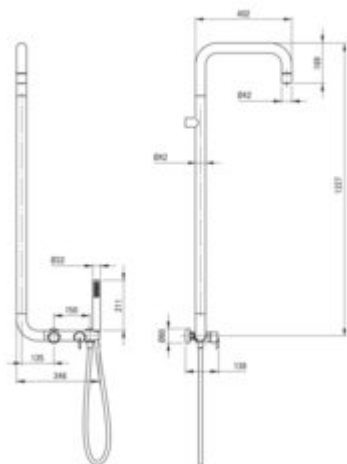

## Shower column, with shower mixer

**Product code:** NQS\_R4XM  
**EAN:** 5907650827047  
**Color:** brushed gold  
**Warranty [years]:** 5

reddot winner 2024

### Shower column

Finish	brushed gold
mixer	yes
Flow class [l/min]	15<= S <20 (15 - 19.9)

### Shower overhead

Shape	round
Material	brass
thickness	42
Diameter [mm]	42
Anti-calc	yes
Number of functions	1
Stream type	rain

### Hose

Length [mm]	1500
Braid material	PVC
Anti-twist	1