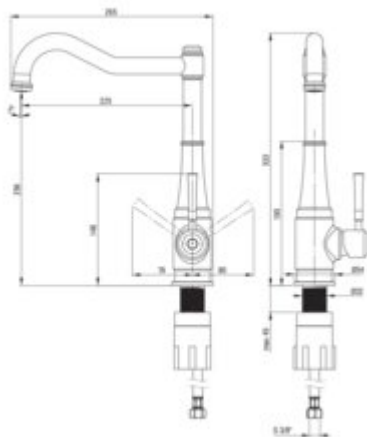

TAMIZO

Kitchen tap, with rectangular spout

Product code: BQT_063M

EAN: 5908212086070

Color: chrome

Warranty [years]: 7

Mixer

Finish	chrome
Material	brass
Mixer type	single-handle, mixer
Installation method	standing
Total mixer height [mm]	333
Flow class [l/min]	A <= 15 (9.1 - 15)
Acoustic group [dB]	I (x <= 20)

Mixer cartridge

Ceramic cartridge size	25 mm
------------------------	-------

Spout

Spout type	swivel
Mixer spout range [mm]	225
Material	stainless steel

Aerator

Aerator type	swivel, silicone
Aerator size	M24

Connecting hose

Length [mm]	600
Installation thread	3/8"
Connection thread	M10

Features:

- Deante Design Studio Collection
- The mixer body is made of the highest quality brass
- The mixer is equipped with a stream aerator
- Silicone aerator for easy limescale removal
- The mounting sleeve facilitates the installation of the mixer
- 45 cm connection hoses included
- A design that combines sentiment for past eras with the latest technological solutions
- The variety of colours gives many arrangement possibilities
- The movable aerator allows you to direct the water stream
- Only the best materials, the quality of which has been confirmed by laboratory tests
- Cleaning agent for fixtures in all colors available