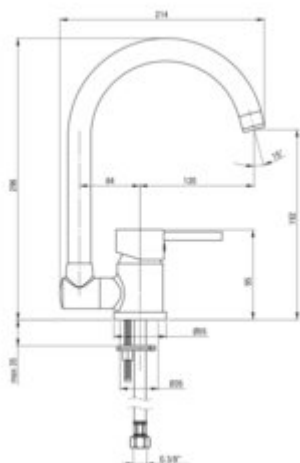

ASTER

Kitchen tap, with foldable spout

Product code: BCA_061M

EAN: 5908212002780

Color: chrome

Warranty [years]: 7

Mixer

Finish	chrome
Material	brass
Mixer type	single-handle, mixer
Installation method	standing
Total mixer height [mm]	296
Flow class [l/min]	Z - 4-9 l/min
Acoustic group [dB]	I (x <= 20)

Mixer cartridge

Ceramic cartridge size	40 mm
------------------------	-------

Spout

Spout type	window, foldable
Mixer spout range [mm]	184
Material	stainless steel

Aerator

Aerator type	honeycomb
Aerator size	M22

Connecting hose

Length [mm]	450
Installation thread	3/8"
Connection thread	M10

Features:

- The mixer body is made of the highest quality brass
- The hinged spout allows for mixer mount near windows
- The mixer is equipped with a stream aerator
- 45 cm connection hoses included
- Z flow class (4-9 l/min) allowing for water consumption reduction
- Only the best materials, the quality of which has been confirmed by laboratory tests
- Durable hose ends made of brass
- Cleaning agent for fixtures in all colors available