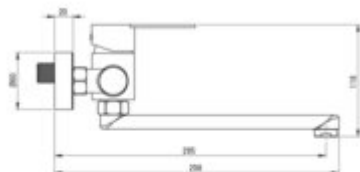

LUPO

Kitchen tap, wall-mounted

Product code: BLU_F80M

EAN: 5907650816645

Color: brushed steel

Warranty [years]: 5

Mixer

Finish	steel
Material	steel 304
Mixer type	single-handle, mixer
Installation method	wall-mounted
Flow class [l/min]	S - 15.1-19.8 l/min
Acoustic group [dB]	II (20 < x <= 30)

Mixer cartridge

Ceramic cartridge size	35 mm
------------------------	-------

Spout

Spout type	swivel
Mixer spout range [mm]	285
Material	steel 304

Aerator

Aerator type	honeycomb
Aerator size	M24

Features:

- The mixer is equipped with a stream aerator
- The swivel spout improves the comfort of use
- Only the best materials, the quality of which has been confirmed by laboratory tests
- Cleaning agent for fixtures in all colors available