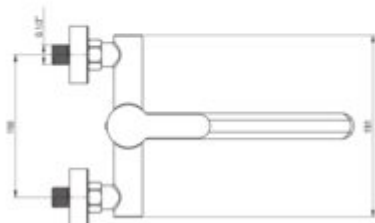

LUPO

Kitchen tap, wall-mounted

Product code: BLU_F80M

EAN: 5907650816645

Color: brushed steel

Warranty [years]: 5

Mixer

Finish	steel
Material	steel 304
Mixer type	single-handle, mixer
Installation method	wall-mounted
Flow class [l/min]	S - 15.1-19.8 l/min
Acoustic group [dB]	II (20 < x <= 30)

Mixer cartridge

Ceramic cartridge size	35 mm
------------------------	-------

Spout

Spout type	swivel
Mixer spout range [mm]	285
Material	steel 304

Aerator

Aerator type	honeycomb
Aerator size	M24

Features:

- The mixer is equipped with a stream aerator
- The swivel spout improves the comfort of use
- Only the best materials, the quality of which has been confirmed by laboratory tests
- Cleaning agent for fixtures in all colors available