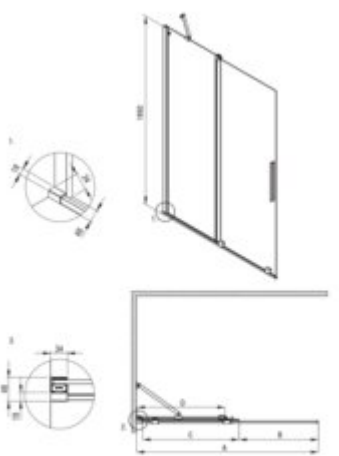

PRIZMA Shower wall, walk-in

Product code: KTJ_D39R

EAN: 5907650839385

Color: titanium

Warranty [years]: 5

Model	Size	A (mm)	B (mm)	C (mm)	D (mm)
KTJ K38R	800x1950	780-800	310	420	370
KTJ K39R	900x1950	880-900	360	470	420
KTJ K30R	1000x1950	980-1000	410	520	470
KTJ K32R	1200x1950	1180-1200	510	620	570
KTJ K34R	1400x1950	1380-1400	610	720	670

Finish	titanium
Width [mm]	900
Height [mm]	1950
Glass finish	transparent
Glass thickness [mm]	6
Active cover	yes
Side dimension [mm]	900
Railings	short to perpendicular wall/long to parallel wall
Tempered glass TOTAL WHITE	no
Reversible doors	yes
Installation without shower tray	yes possible
Possibility to install a railing to a perpendicular wall	yes

Features:

- Only the best materials, the quality of which has been confirmed by laboratory tests
- Hydrophobic Active-Cover coating that makes it easier for water to run off the glass
- Possibility to install the cabin without a shower tray, directly on the tiles
- Safe and durable tempered glass
- Dedicated to Active Cover surfaces
- Resistance to impacts, chemicals and stains in accordance with PN-EN 14428+A1:2008 norm, c
- Reversible door that allows the cabin to be mounted on the right or left side
- Can be combined with a second sliding wall and the Prizma walk-in shower wall
- Dedicated cleaning agent, safe for cleaned surfaces
- Possibility of mounting the cabin directly on tiles or on Correo granite (KQR) and Kerria Plus acrylic (KTS) shower trays
- The set includes two rails - short and long
- Free combination of elements