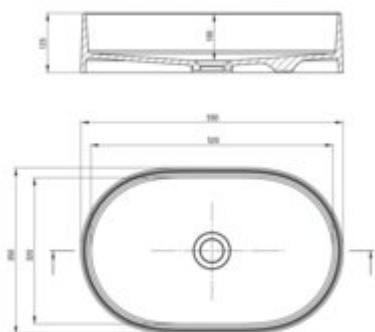

SILIA Granite washbasin, countertop

Product code: CQS_NU6S

EAN: 5907650828181

Color: nero

Warranty [years]: 10

Finish	nero
Material	granite
Width [mm]	350
Length [mm]	550
Height [mm]	125
Depth [mm]	100
Antibacterial	yes
Hydrophobicity	yes

Features:

- Only the best materials, the quality of which has been confirmed by laboratory tests
- Hydrophobic properties repel water molecules
- Properties of Deante granite: resistance to impact, high temperature, discoloration, therm
- Dedicated cleaning agent, safe for cleaned surfaces
- The finish enriched with silver ions adds antiseptic properties
- Deante Design Studio Collection