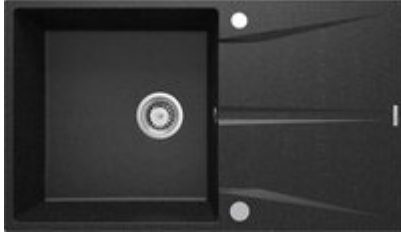

CORIO

Granite sink, 1-bowl with drainer

Product code: ZRC_211A

EAN: 5907650865674

Color: graphite

Warranty [years]: 18

Sink

Finish	graphite
Surface type	matte
Material	granite
Installation method	inset, flush
Number of bowls	1
Minimum cabinet width [mm]	600
Width [mm]	500
Length [mm]	860
Height [mm]	216
Cut-out Length [mm]	840
Cut-out Width [mm]	480
Reversible	yes
Equipped with accessories	yes
Drain diameter	3.5"
Number of holes	2
Number of pre-drilled holes	2

Sink waste kit

Finish	steel
Plug type	manual
Low siphon/ Space saver	yes
possibility to connect a dishwasher/ washing machine	yes

Features:

- The finish enriched with silver ions adds antiseptic properties
- Properties of Deante granite: resistance to impact, high temperature, discoloration, therm
- Hydrophobic properties repel water molecules
- Longest, 18 years warranty
- Space-saving siphon which facilitates e.g. sorting waste
- Dedicated cleaning agent, safe for cleaned surfaces
- Reversible sink - possibility to install the bowl on the left or the right side