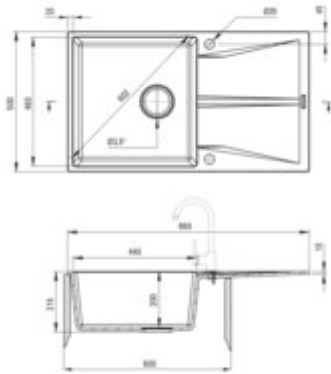

CORIO

Granite sink, 1-bowl with drainer

Product code: ZRC_211A

EAN: 5907650865674

Color: graphite

Warranty [years]: 18

Sink

Finish	graphite
Surface type	matte
Material	granite
Installation method	inset, flush
Number of bowls	1
Minimum cabinet width [mm]	600
Width [mm]	500
Length [mm]	860
Height [mm]	216
Cut-out Length [mm]	840
Cut-out Width [mm]	480
Reversible	yes
Equipped with accessories	yes
Drain diameter	3.5"
Number of holes	2
Number of pre-drilled holes	2